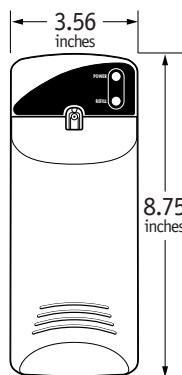

PRO-LINK Air Care 9000 Aerosol Dispenser

with Visual Indicators (LED's)

07300

Case Pack: 6
Case Weight: 7 lbs.
Case Cube: .46

Programmable Aerosol Dispenser

- Hi-tech dispenser creates a "We Care" image.
- Smart Chip programmable operation.
- Up to 150 day refill life.
- Visual and audio indicators signal "Change Me."
- One dispenser controls up to 6,000 cu. ft. of space.

Battery Power Indicator

Flashing yellow light provides labor saving "at-a-glance" checking of batteries. Yellow light stops flashing when batteries are low.

Empty Refill Indicator

Flashing red light indicates it is time to insert a new aerosol refill. Eliminates all guesswork!

Customized Dispensing

- Adjustable Spray Interval: The time between sprays can be adjusted from 5 to 25 minutes, providing customized odor control.

TIME SETTING	REFILL LIFE
5 MINUTES	30 DAYS
10 MINUTES	60 DAYS
15 MINUTES	90 DAYS
20 MINUTES	120 DAYS
25 MINUTES	150 DAYS

- Dispenser runs 24 hours-a-day.
- Long-Lasting Refills

Reduced Cabinet Size

- High technology micro components inspire a design that is 22% smaller than most competitive cabinets.