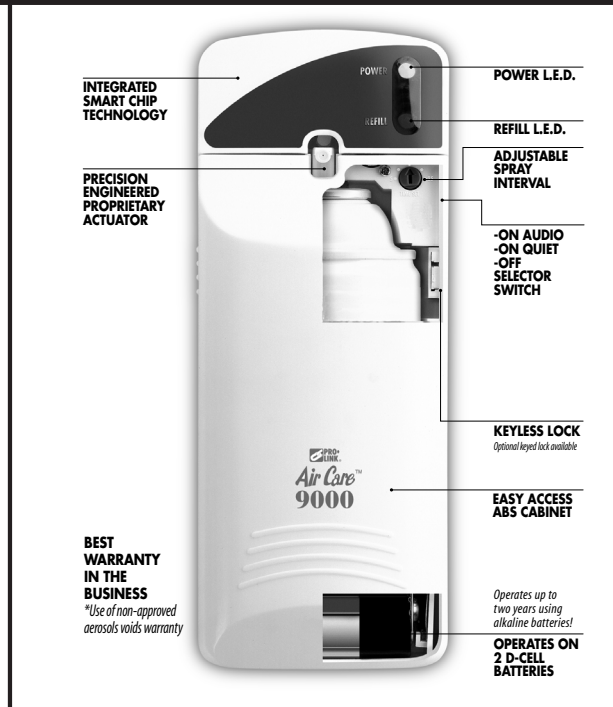

PRO-LINK Air Care 9000 Aerosol Dispenser

with Visual Indicators (LED's)

07300

Case Pack: 6
Case Weight: 7 lbs.
Case Cube: .46

Programmable Aerosol Dispenser

- Hi-tech dispenser creates a "We Care" image.
- Smart Chip programmable operation.
- Up to 150 day refill life.
- Visual and audio indicators signal "Change Me."
- One dispenser controls up to 6,000 cu. ft. of space.

Battery Power Indicator

Flashing yellow light provides labor saving "at-a-glance" checking of batteries. Yellow light stops flashing when batteries are low.

Empty Refill Indicator

Flashing red light indicates it is time to insert a new aerosol refill. Eliminates all guesswork!

- Dispenser runs 24 hours-a-day.
- Long-Lasting Refills

Reduced Cabinet Size

- High technology micro components inspire a design that is 22% smaller than most competitive cabinets.

Long Battery Life

Monthly battery replacements are a thing of the past. Smart Chip technology extends battery life to two years or longer on one set of alkaline batteries... a big cost saving feature!

Audio Indicator

Works in conjunction with the red and yellow L.E.D.s. One sound is emitted for low batteries while a different sound indicates an empty refill.

Keyless Lock

Prevents refill theft without a key. Optional keyed lock available.