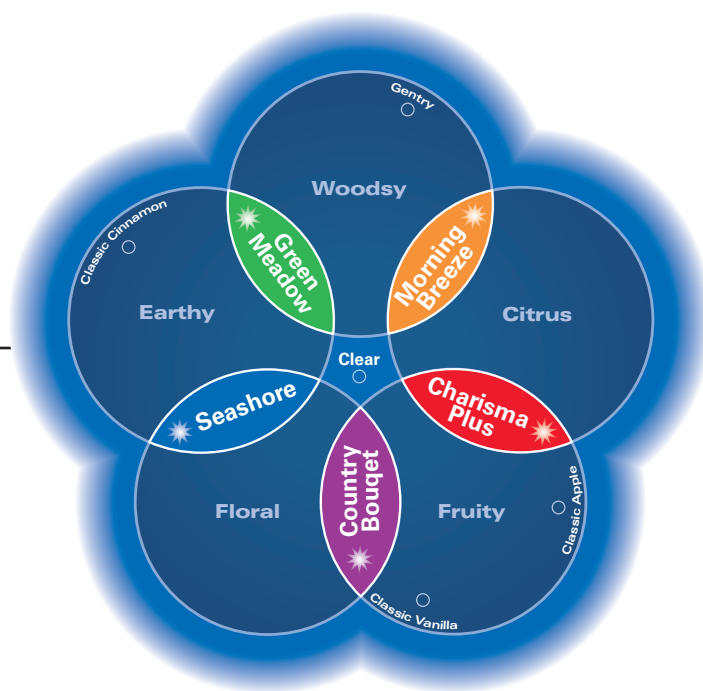

Uses PRO-LINK Air Care 9000 Aerosol Refills

PRO-LINK Air Care 9000 Aerosol Refills

PRO-LINK Air Care 9000 Preference Pack #07206

Variety + One Box = Simple Satisfaction

Each case contains (1) each of the following fragrances:

Morning Breeze
Charisma Plus
Green Meadow
Country Bouquet
Seashore

Case Pack: 1, Case Weight: 4lbs, Case Cube: 0.16

Refills can be ordered individually

Individual fragrances :

#07301 Morning Breeze
#07302 Charisma Plus
#07303 Green Meadow
#07304 Country Bouquet
#07305 Seashore