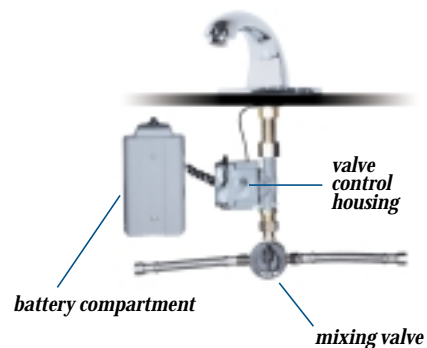

Hands-Free™ AutoFaucet™ with "Surround Sensor" Technology

The Professional Link to a Cleaner Environment

Hands-Free™ AutoFaucet™ with "Surround Sensor" Technology

Why PRO•LINK'S Hands-Free™ AutoFaucet™?

- **Delivering Cost-Effective Customer Delight...** provides the user water ONLY when needed, resulting in reduced water usage and associated costs-- *win-win solution.*
- **World-Class Reliability...** breakthrough "surround sensor" technology (no infrared) senses user from any angle, patented cam gears technology controls water flow and eliminates sticking solenoid valves that cause dripping-- *trouble-free operation.*
- **Ease of Installation...** all mechanical and electrical components are contained in one covered housing for easy installation -- *customer convenience maximized.*
- **User-Friendly Performance...** **omni-directional sensing zone surrounding the entire spout guarantees activation the first time every time.** Aids in thorough, healthy hand washing, eliminating cross-contamination-- *ensures patron satisfaction, health and wellness.*

Up to **70%** water savings!!!

The Hands-Free™ AutoFaucet™ with Surround Sensor Technology is just one component of the PRO•LINK's Touch-Free Restroom™. For maximum cost-effectiveness and ultimate customer delight, use the entire PRO•LINK automated bundle. Only PRO•LINK provides the complete Touch-Free Restroom™ experience!

Hands-Free™ AutoFaucet™ with Surround Sensor Technology

Stock#	Description
09060	Hands-Free™ AutoFaucet™ Only
09061*	Hands-Free™ AutoFaucet™ Kit with 4" Cover Plate
09062*	Hands-Free™ AutoFaucet™ Kit with 8" Cover Plate

All faucets include battery compartment and 4 D-cell Alkaline batteries.

*Includes mixing valve and supply line hoses.